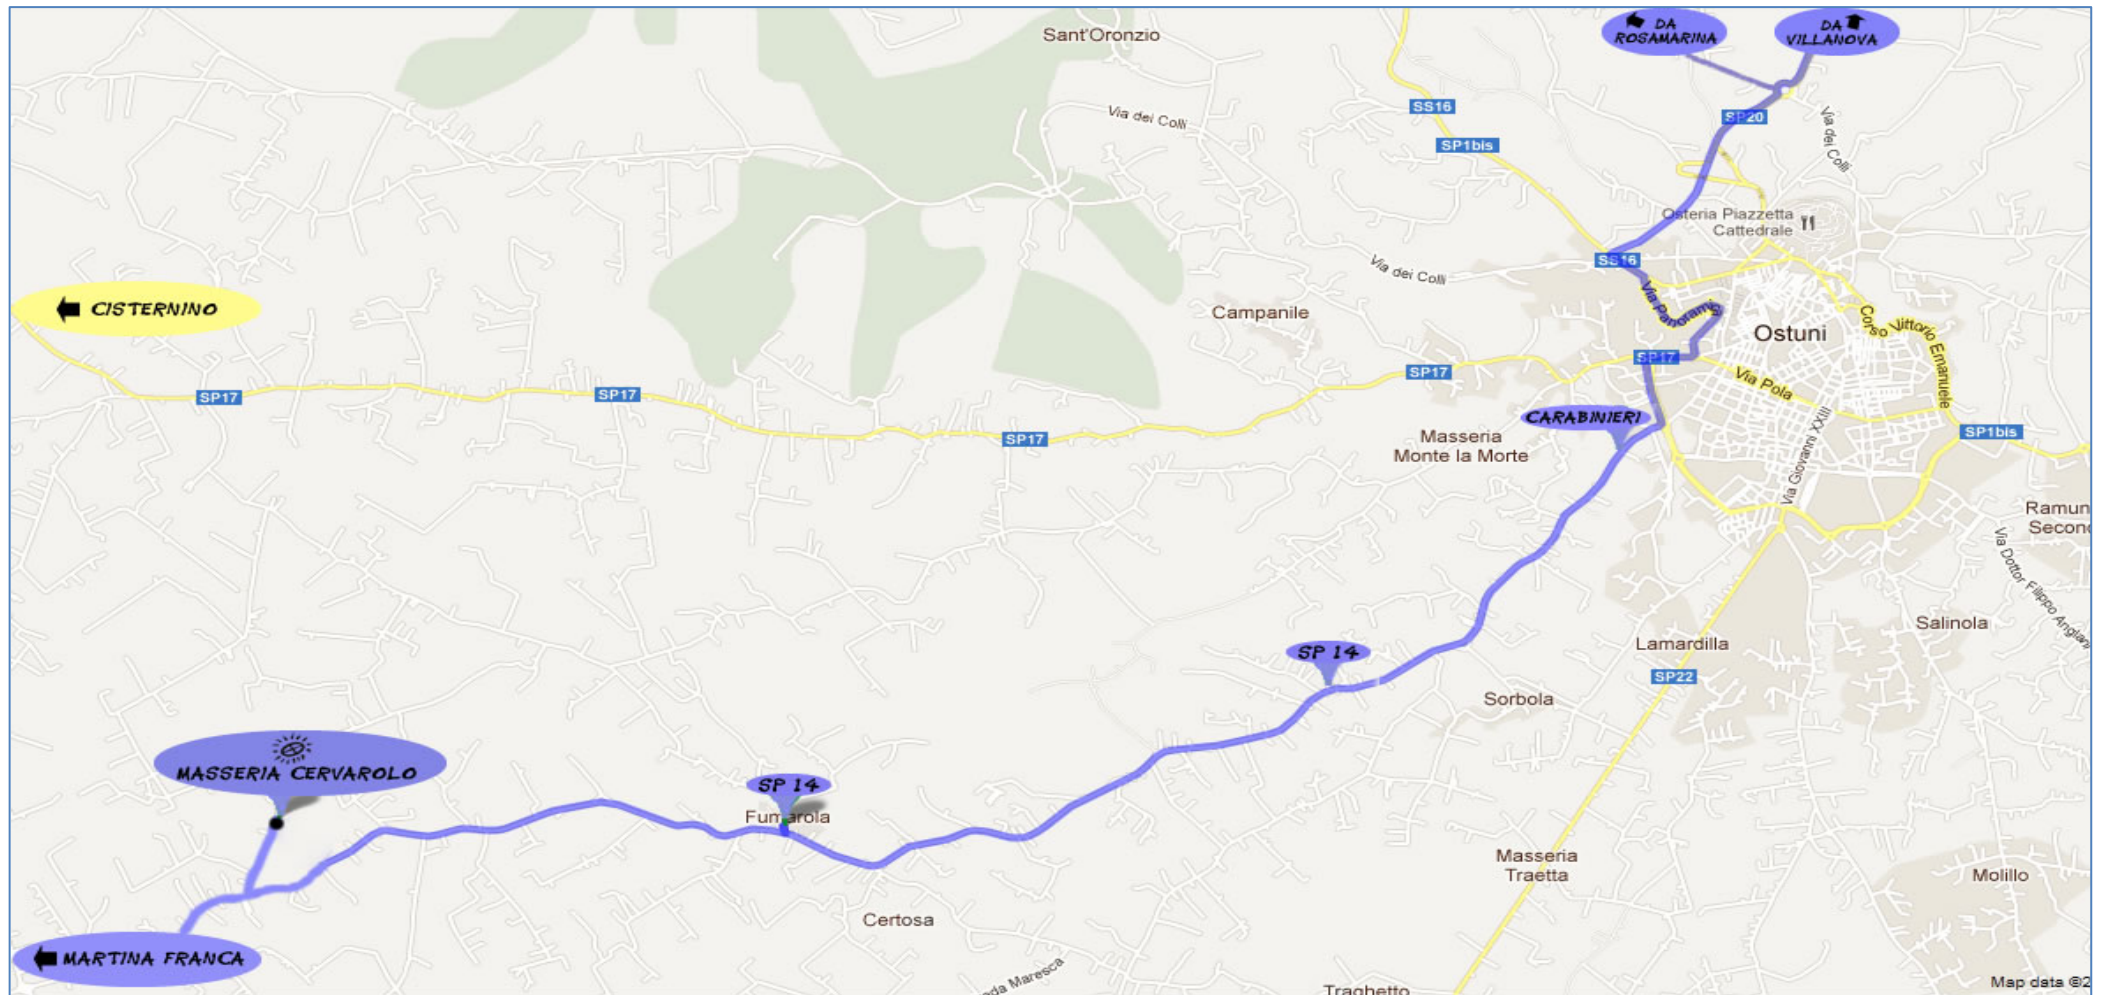

MASSERIA CERVAROLO

HOW TO REACH THE MASSERIA

HOW TO ARRIVE IN OSTUNI:

- FROM BARI: TAKE THE MOTOR ROAD SS16/SS379 HEADING TOWARD BRINDISI, THAN TAKE THE EXIT FOR OSTUNI/ROSAMARINA UNTILL YOU GET OSTUNI
- FROM BRINDISI: TAKE THE MOTOR ROAD SS16/SS379 HEADING TOWARD BARI, THAN TAKE THE EXIT FOR OSTUNI/VILLANOVA UNTIL YOU GET OSTUNI

FROM OSTUNI:

- FOLLOW THE DIRECTION FOR MARTINA FRANCA ON SP14, THEN AFTER 6,5 KM TAKE THE EXIT ON THE RIGHT WITH THE SIGN "CONTRADA CERVAROLO" AND KEEP GOING STRAIGHT IN THE COUNTRY ROAD AND AFTER 500 M YOU'LL GET THE MASSERIA.

NAVIGATOR: N 40°42'32" - E 17°30'14"

N 40.708889 E 17.503889 OR START NAVIGATION